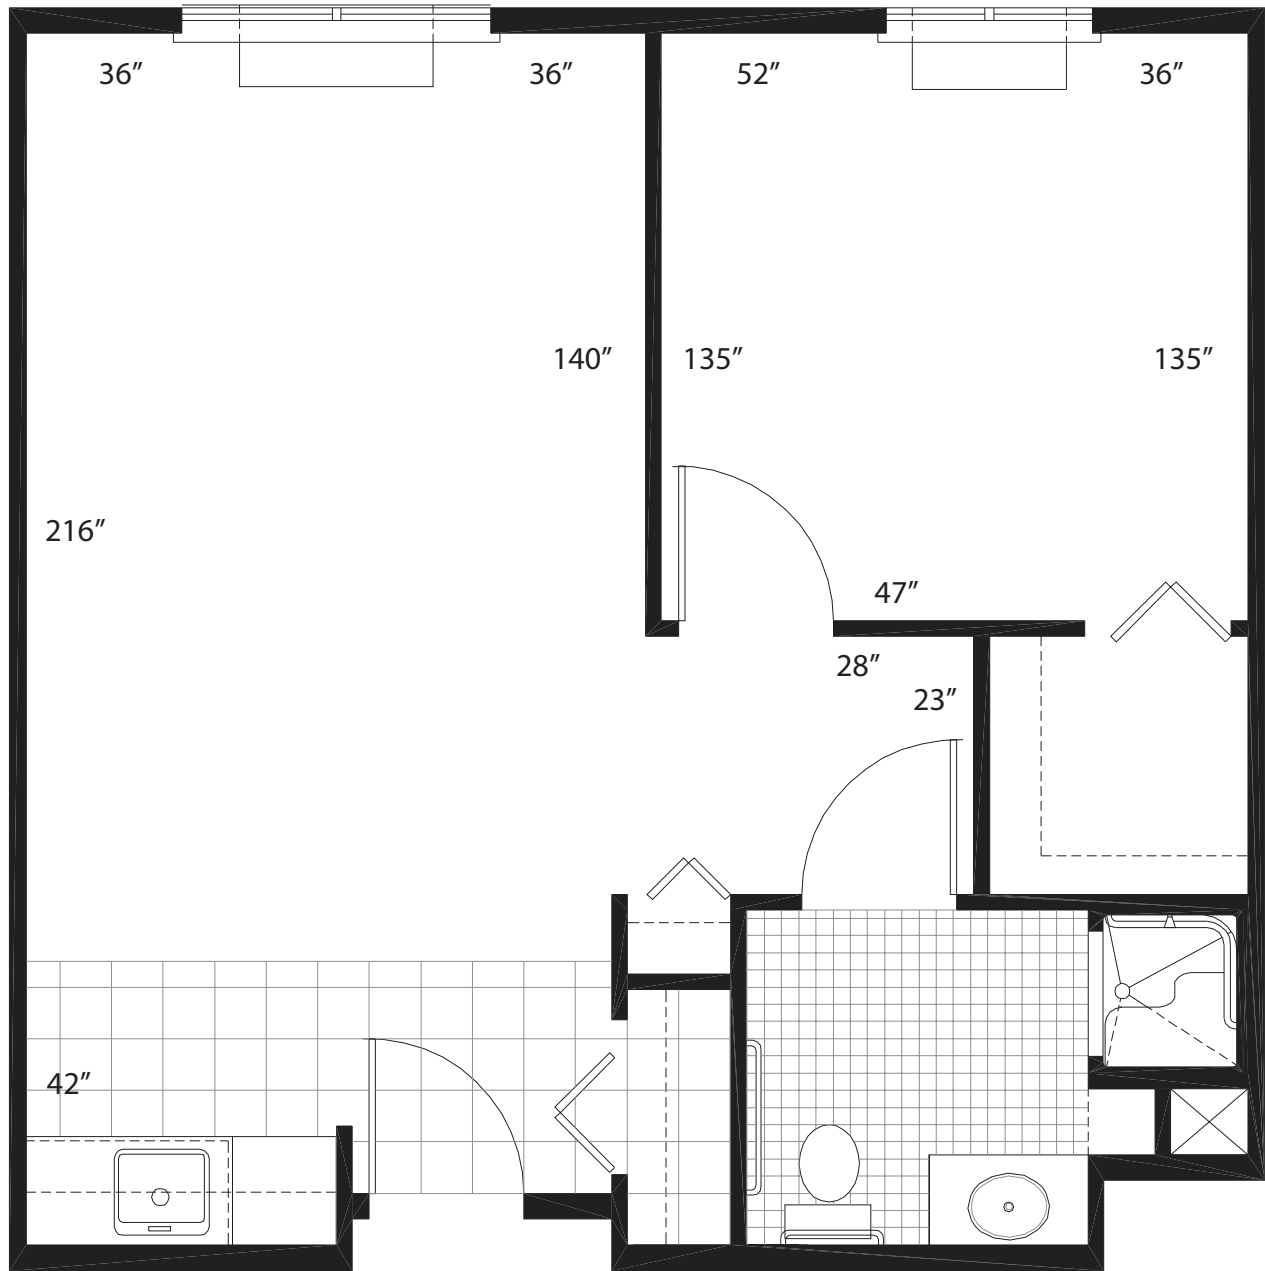

Assisted Living

One-Bedroom
549 Square Feet