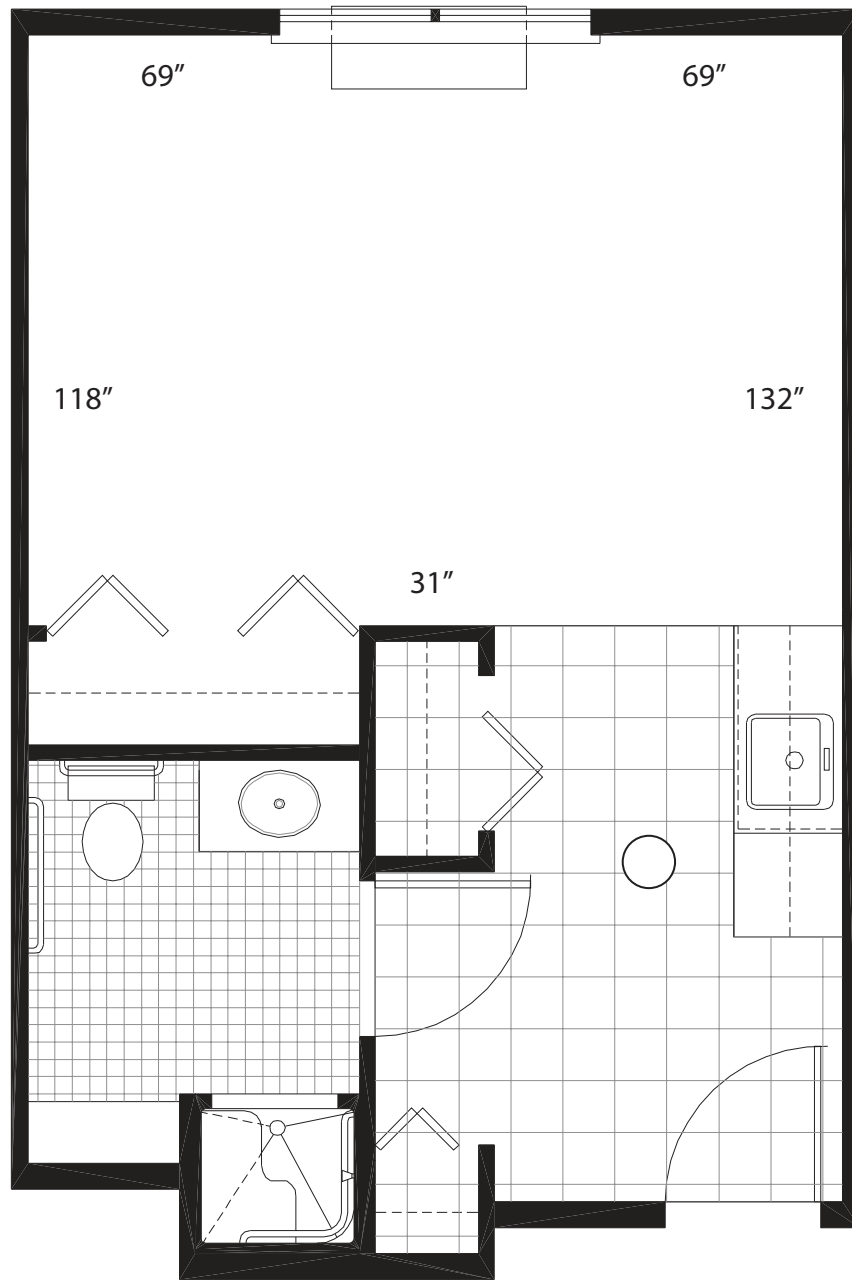

Assisted Living

Studio
354 Square Feet