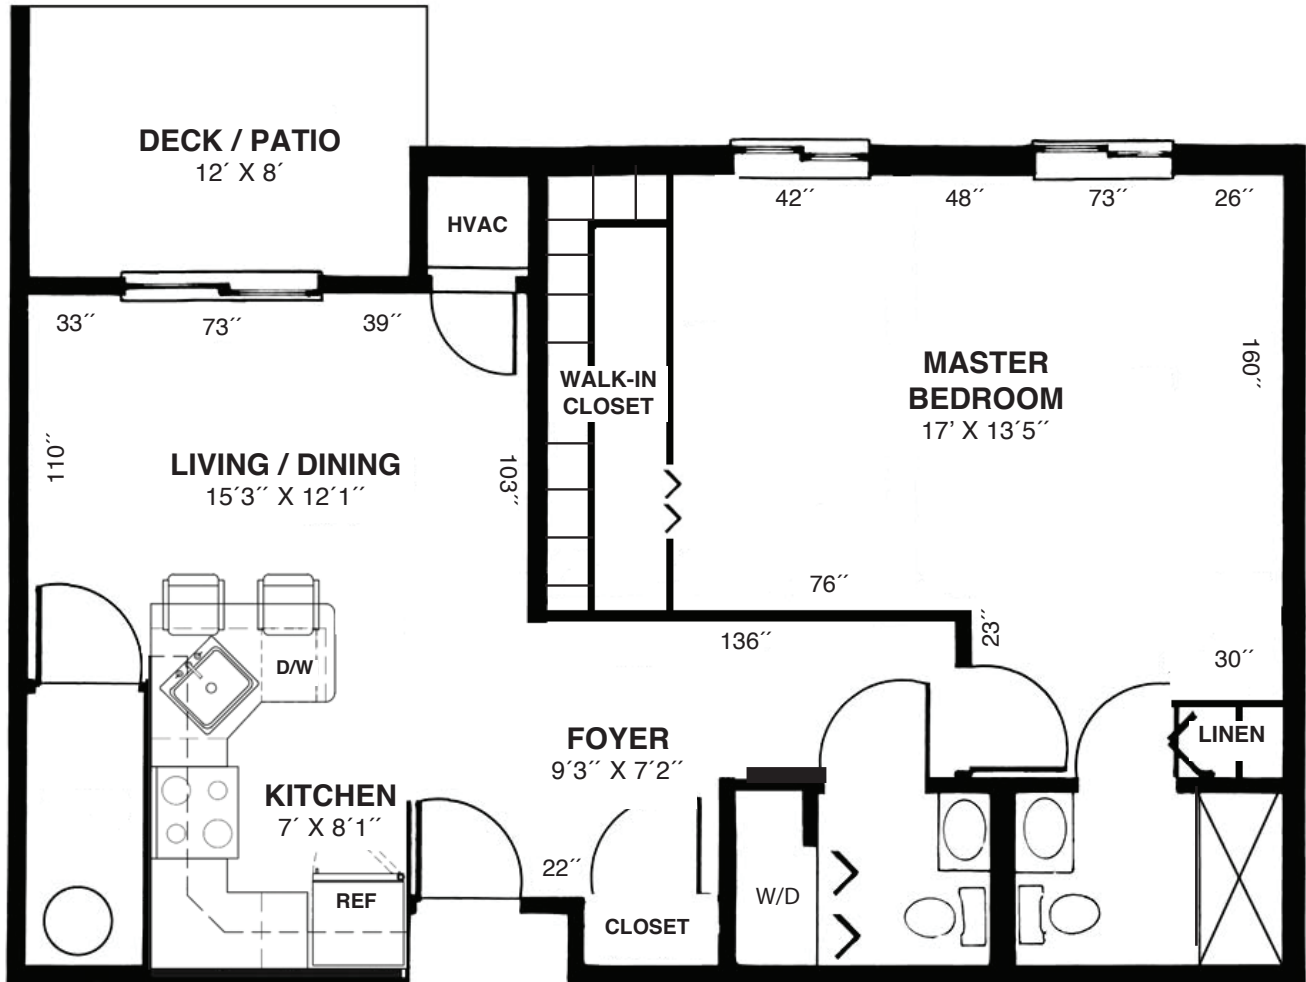

Westover II

1 Bedroom, 1.5 Baths
900 Square Feet