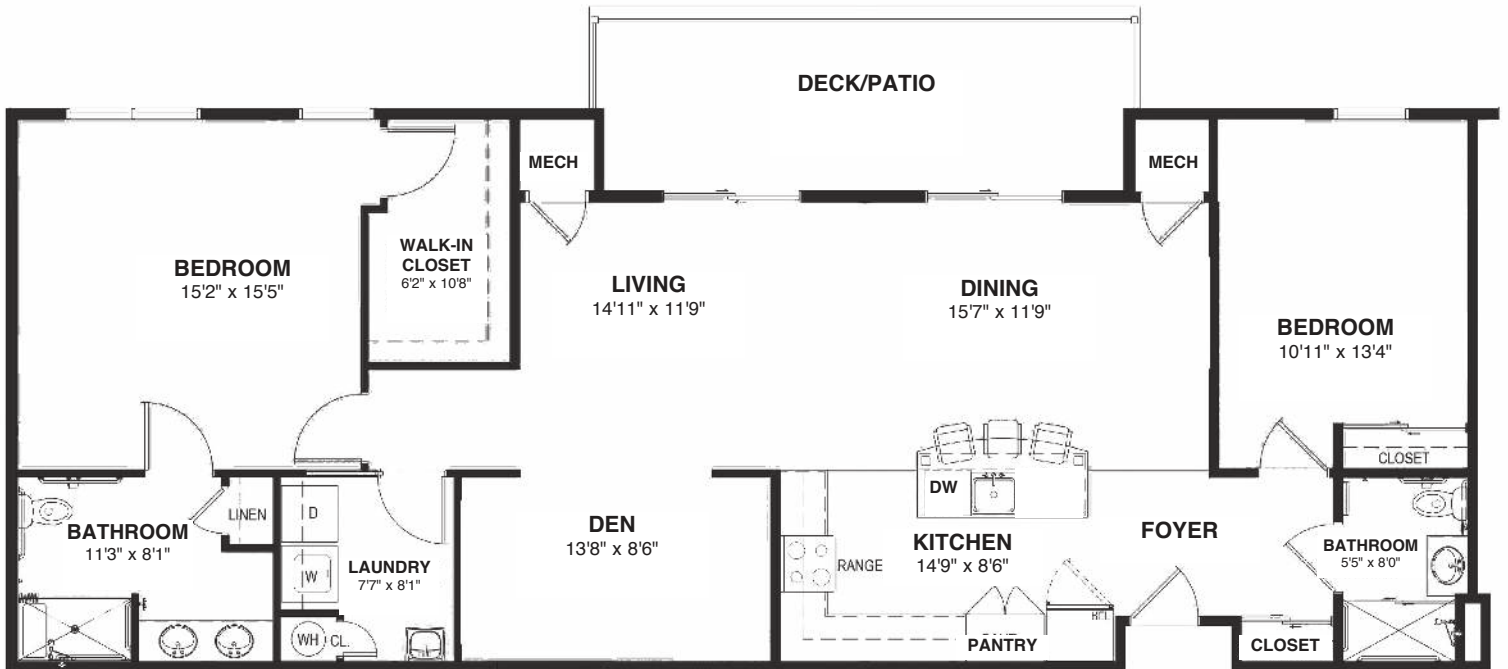

# The Yardley

2 Bedrooms with Den, 2 Baths  
1,425 Square Feet