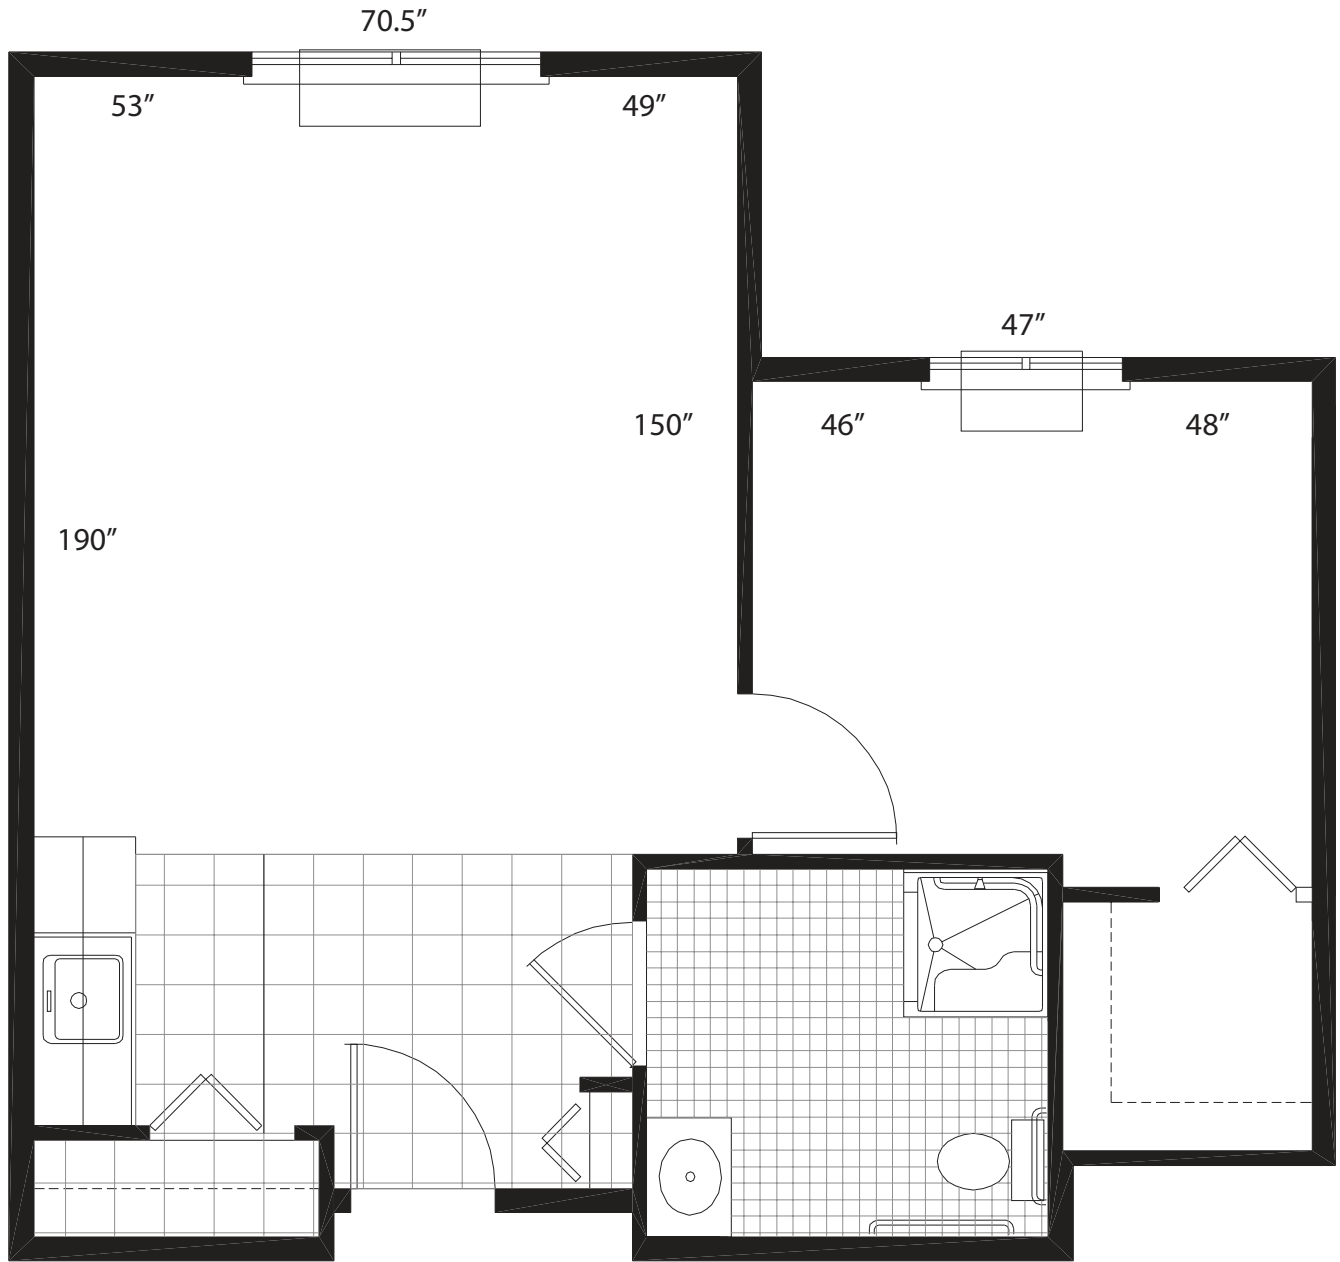

Assisted Living

One-Bedroom Deluxe
564 Square Feet