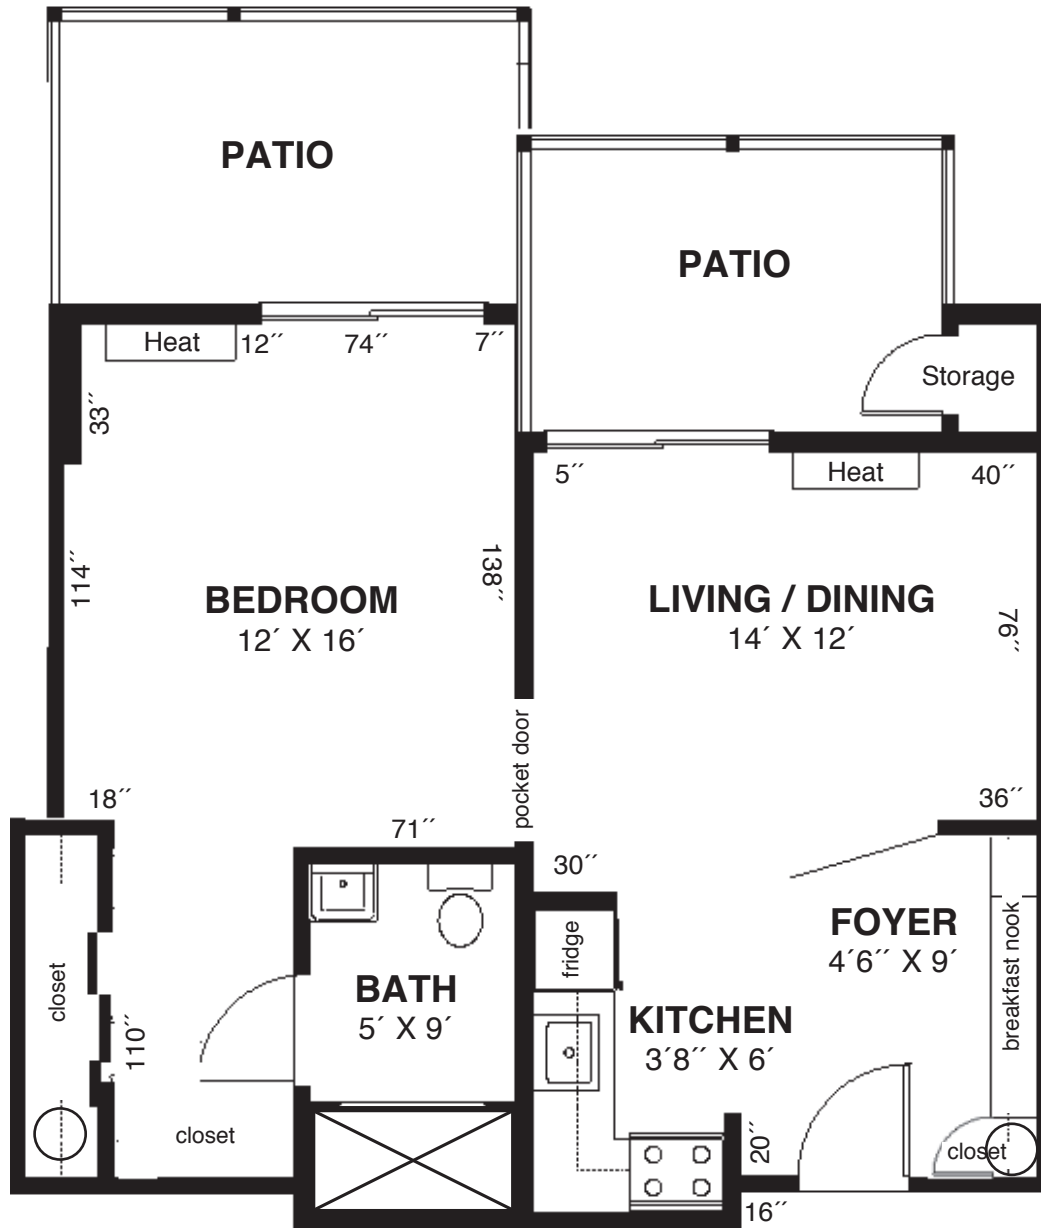

The Edinburgh

1 Bedroom, 1 Bath
655 Square Feet