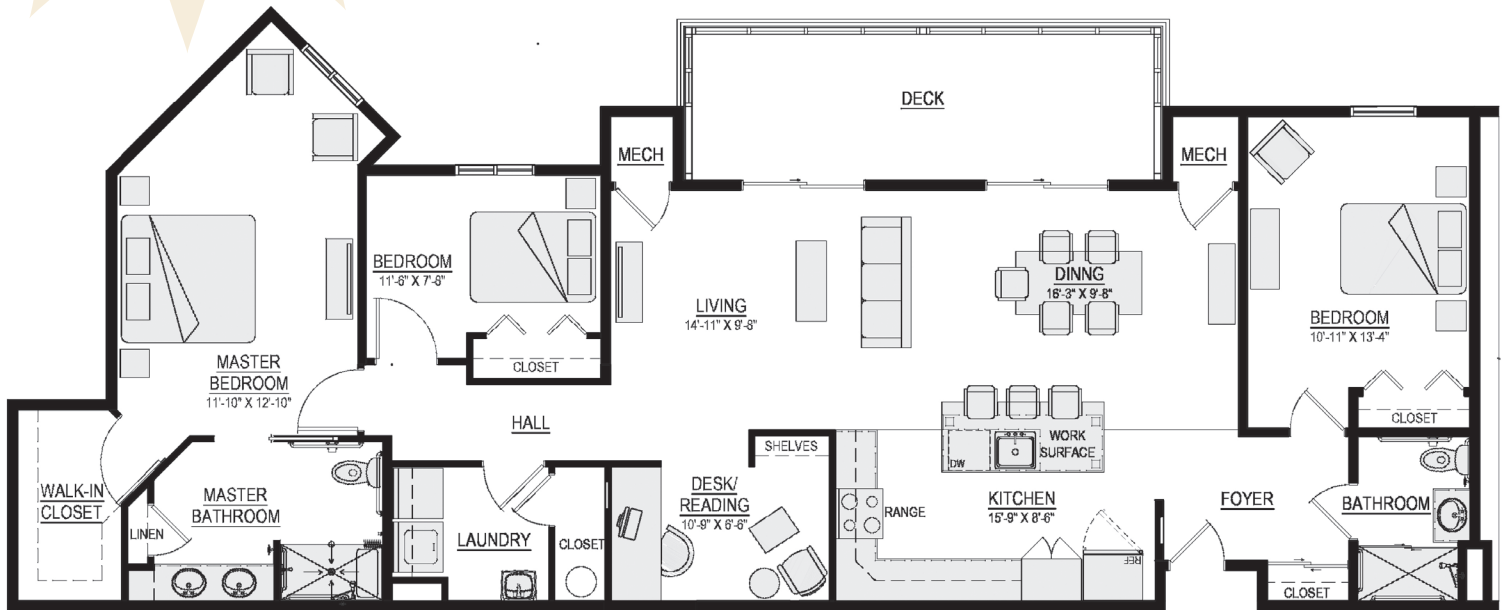

Coming 2023!

The Wadebridge

3 Bedrooms, 2 Baths

1,600 Square Feet

Refundable: \$625,000

Traditional: \$450,000

Monthly Service Fee: \$6,250

A SPRINGPOINT COMMUNITY