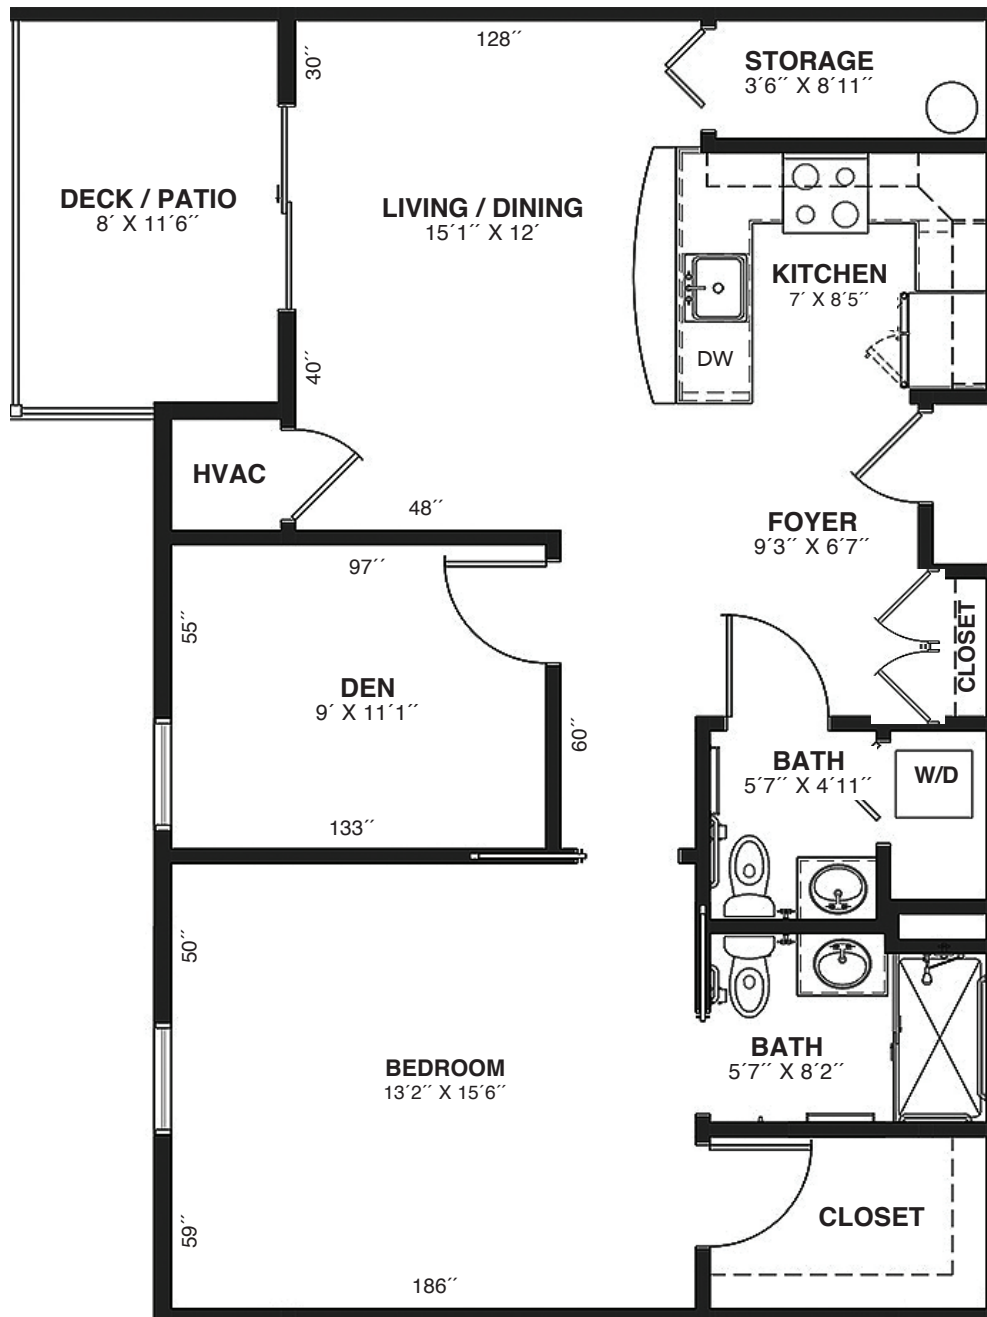

# The Manchester

1 Bedroom with Den, 1.5 Baths  
815 Square Feet