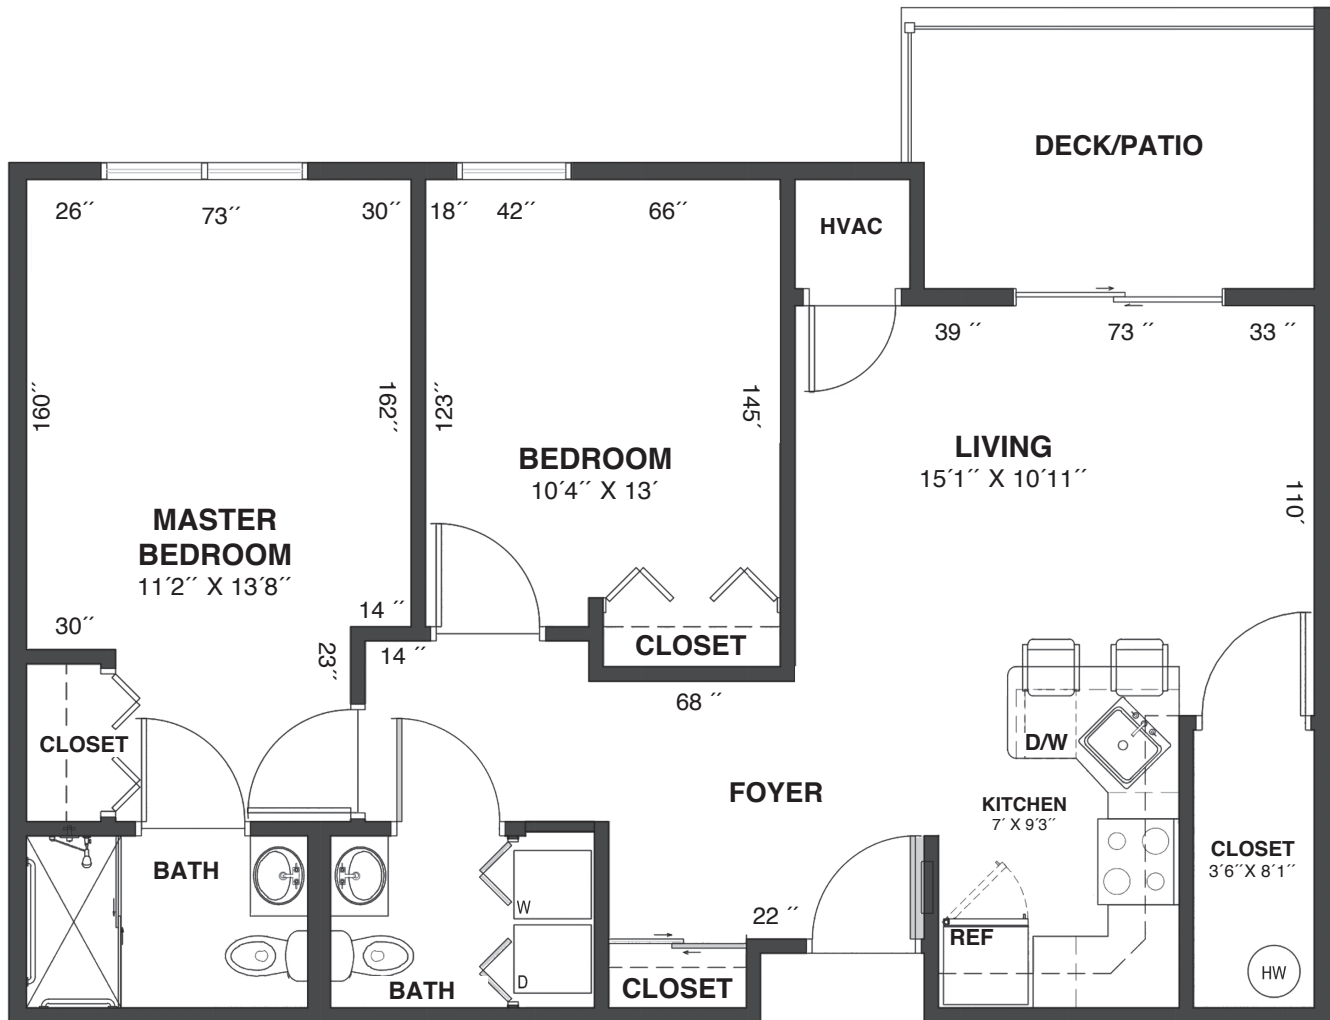

# The Westover

2 Bedrooms, 1.5 Baths  
900 Square Feet