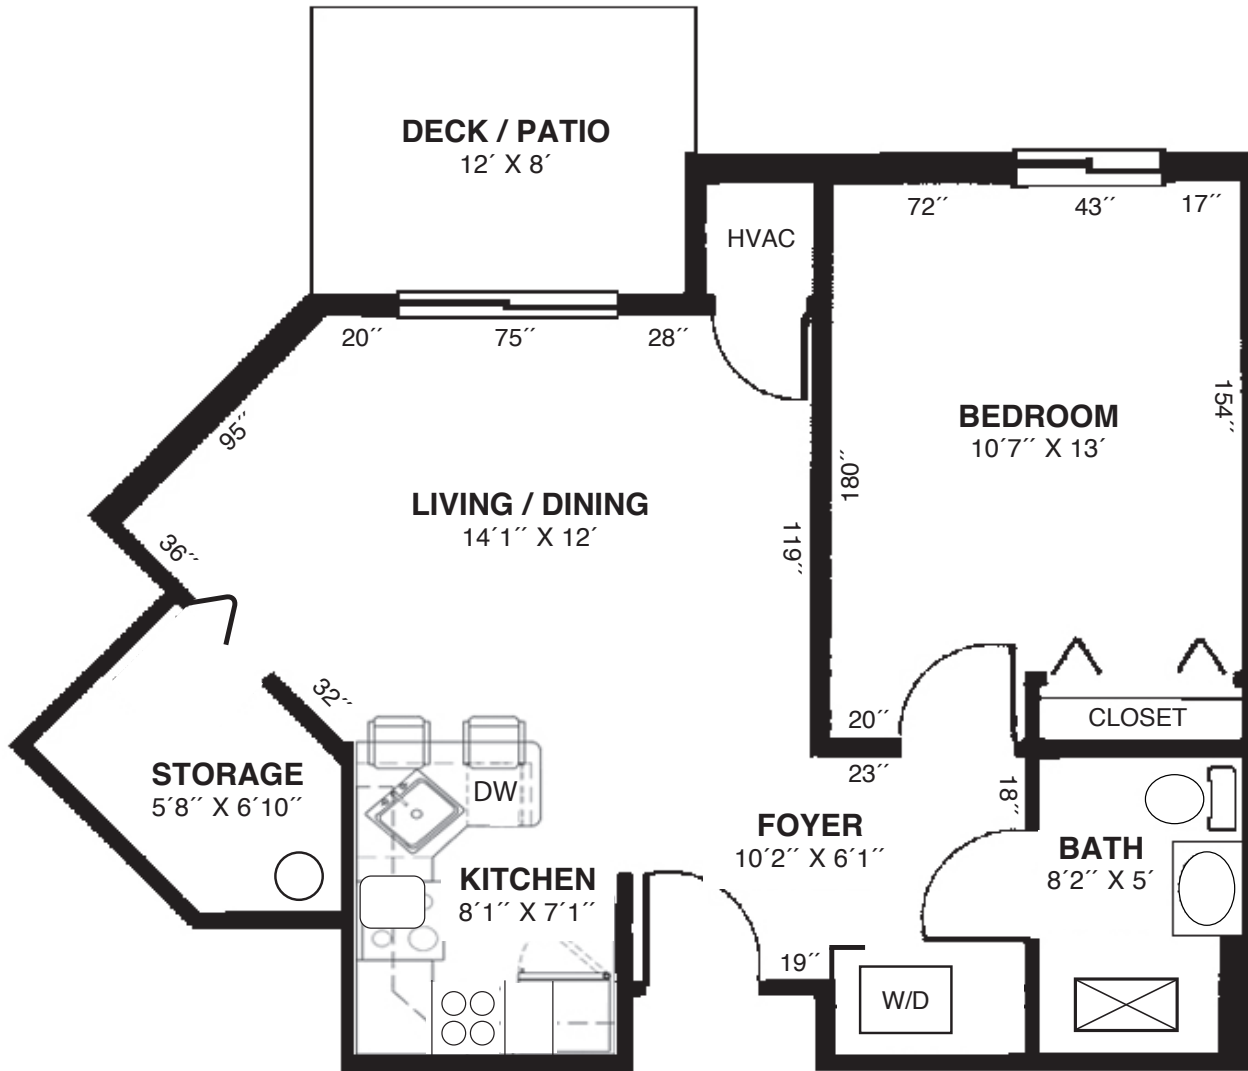

The Carlisle

1 Bedroom, 1 Bath
662 Square Feet

MONROE VILLAGE
A SPRINGPOINT COMMUNITY

1 David Brainerd Drive, Monroe Twp., NJ 08831
monroevillageonline.org • 866-859-2276