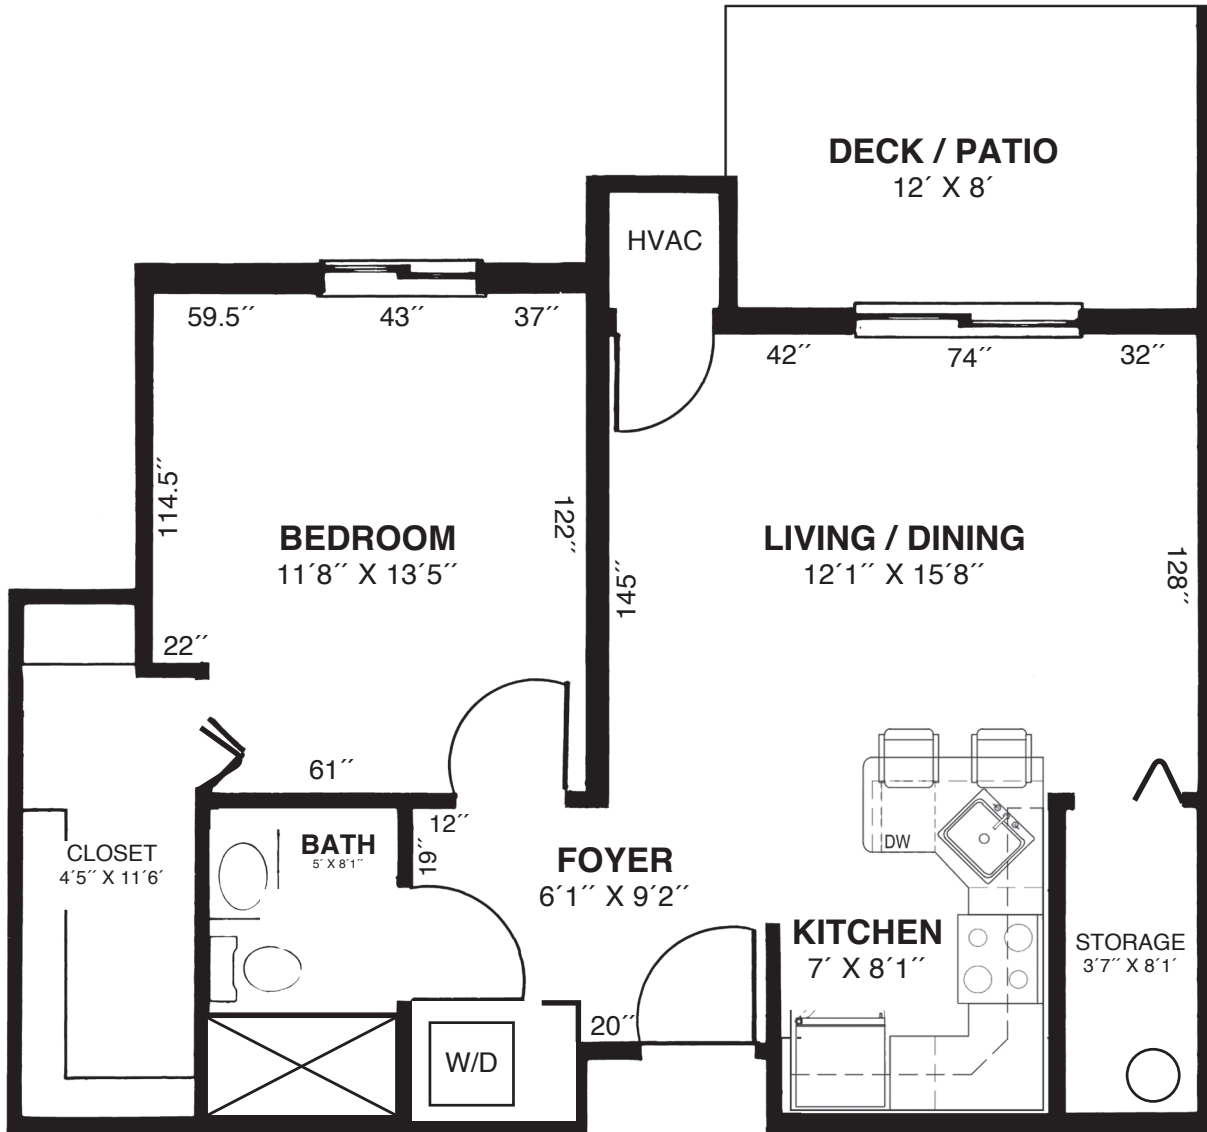

The Duke

1 Bedroom, 1 Bath
659 Square Feet