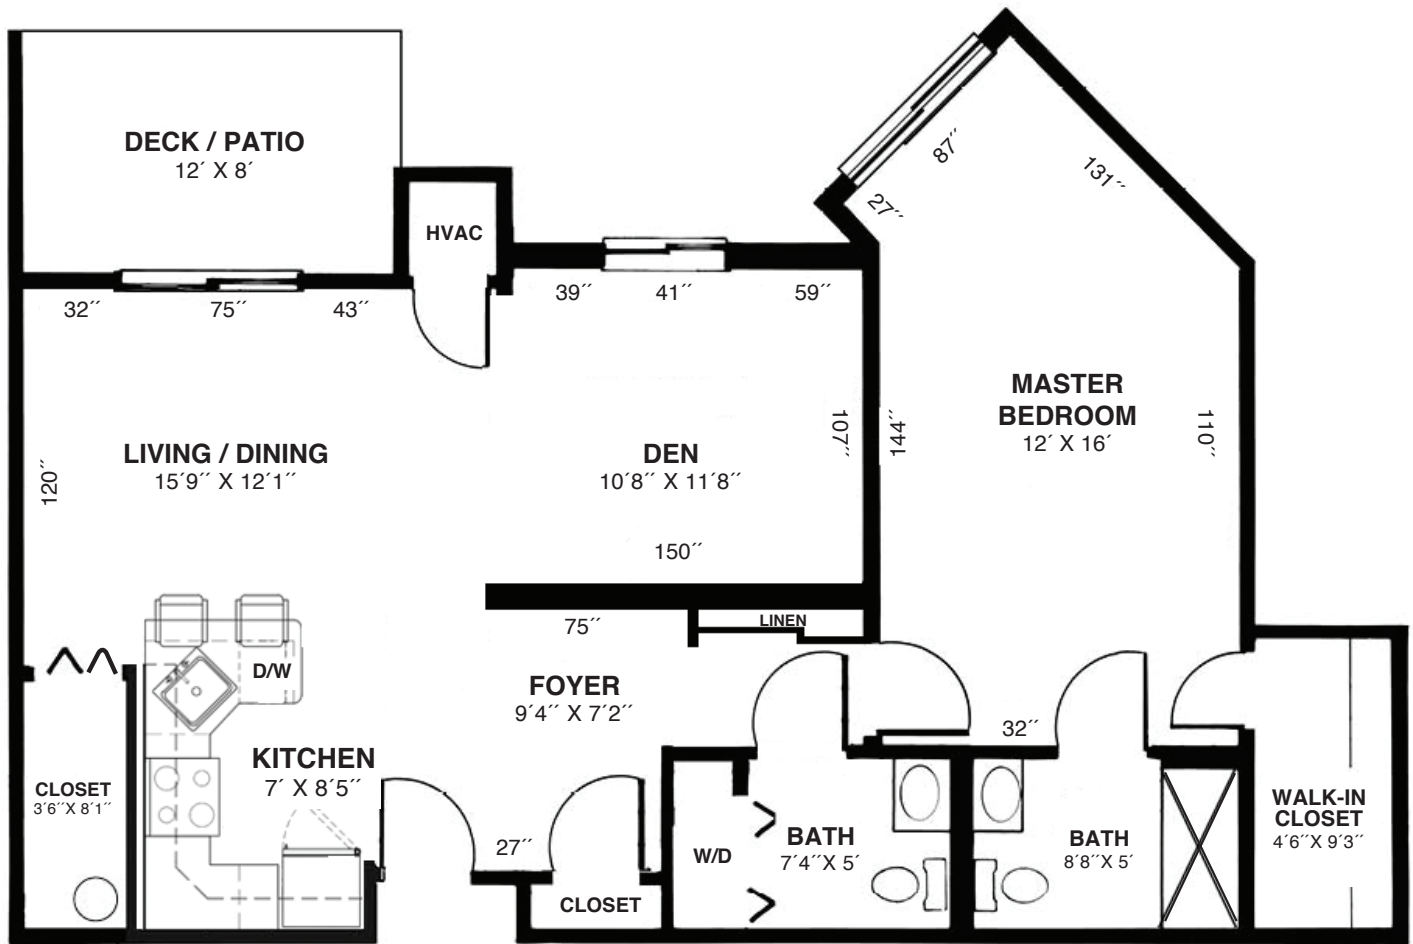

# York II

1 Bedroom with Den, 1.5 Baths  
996 Square Feet