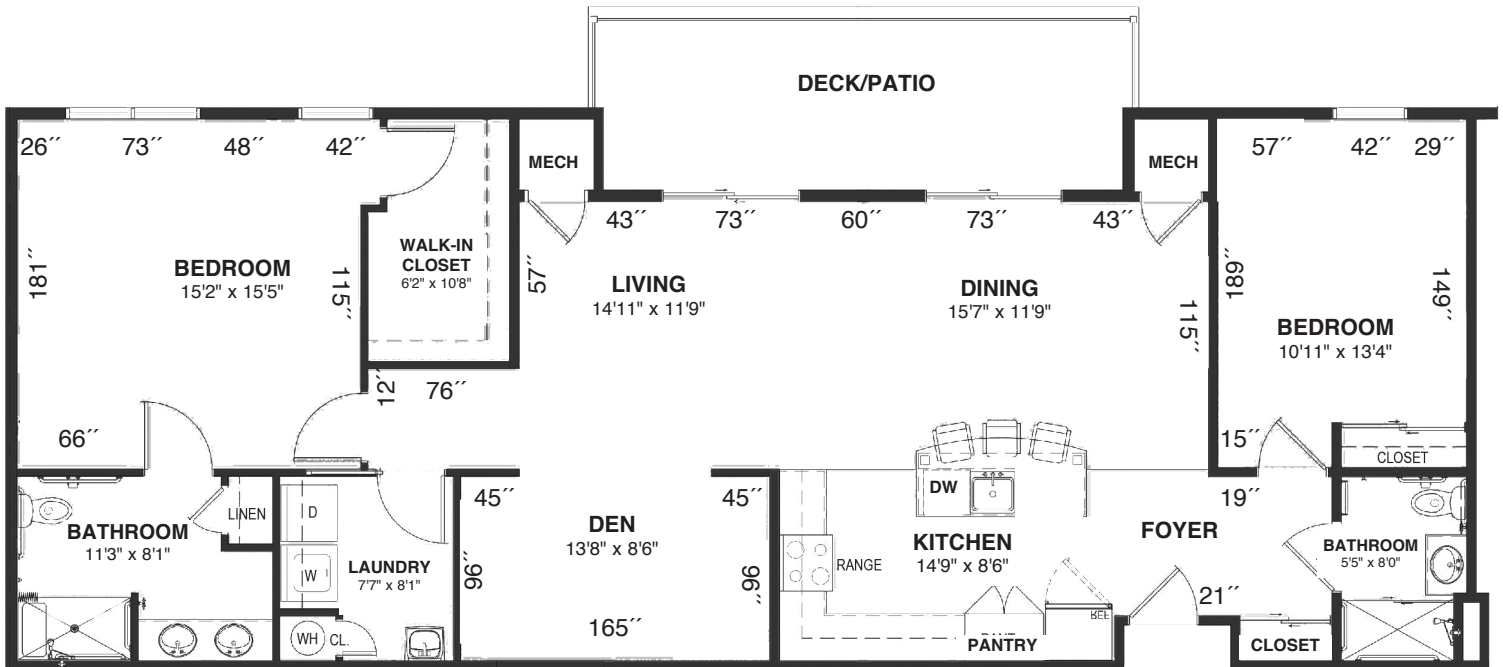

The Yardley

2 Bedrooms with Den, 2 Baths
1,425 Square Feet