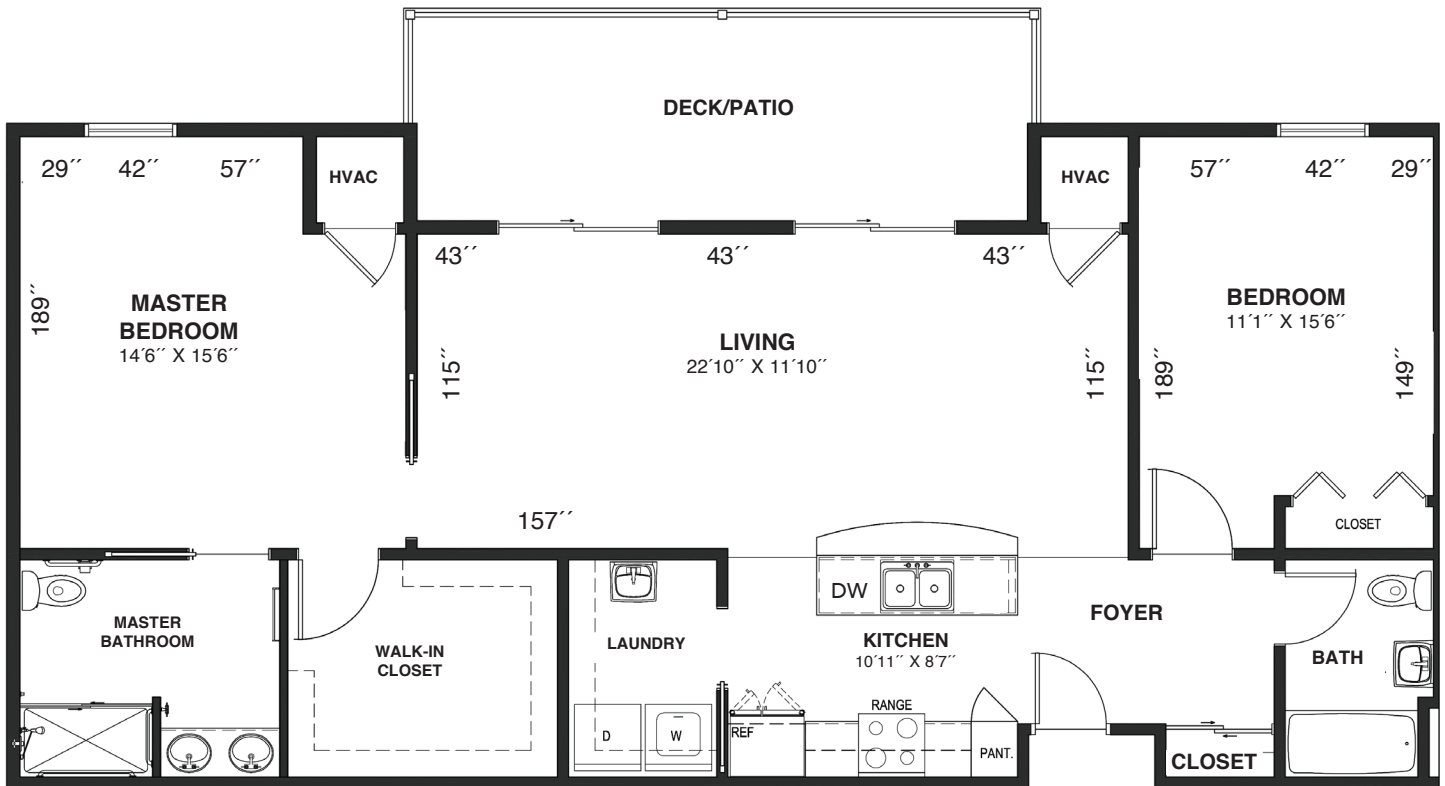

The Cranbury

2 Bedrooms, 2 Baths
1,240 Square Feet