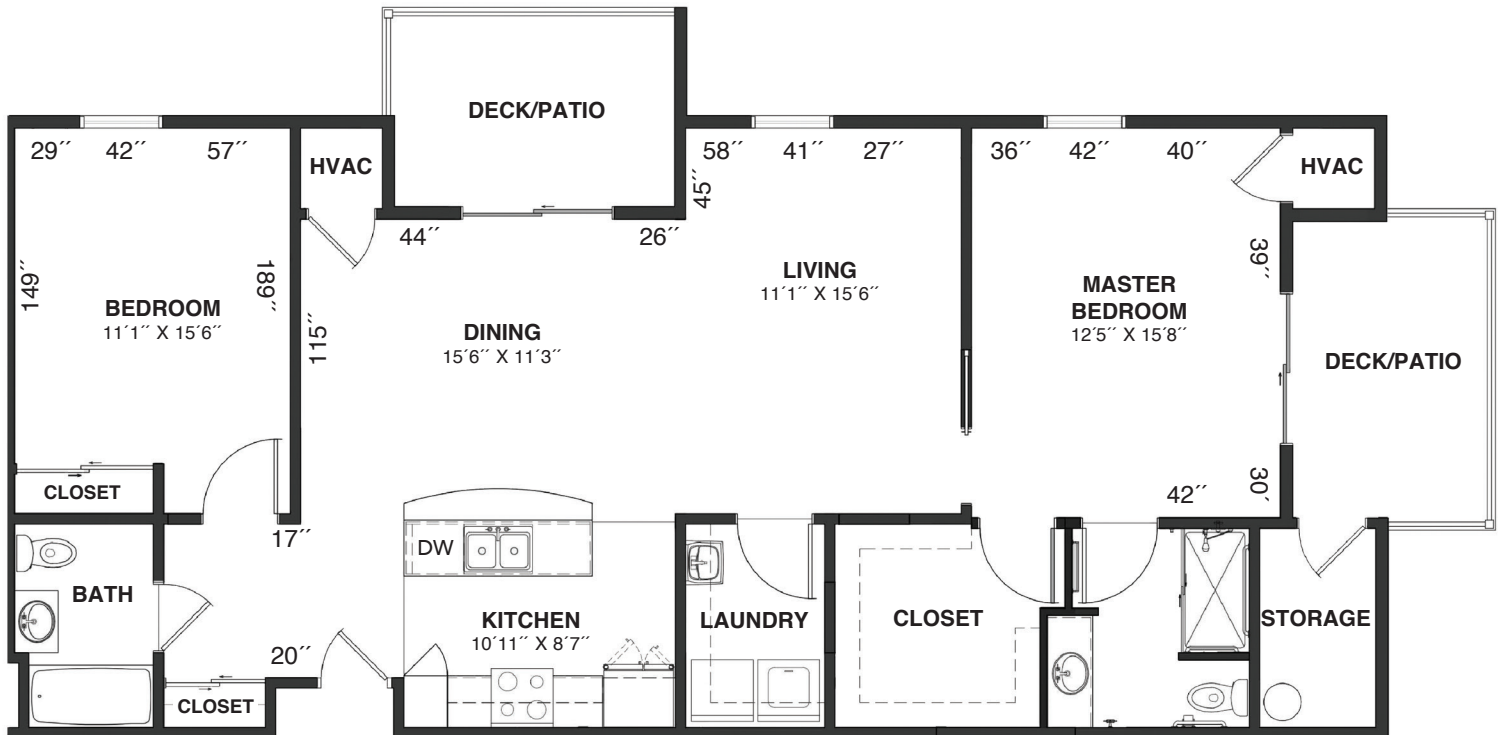

The Ventnor

2 Bedrooms, 2 Baths
1,266 Square Feet